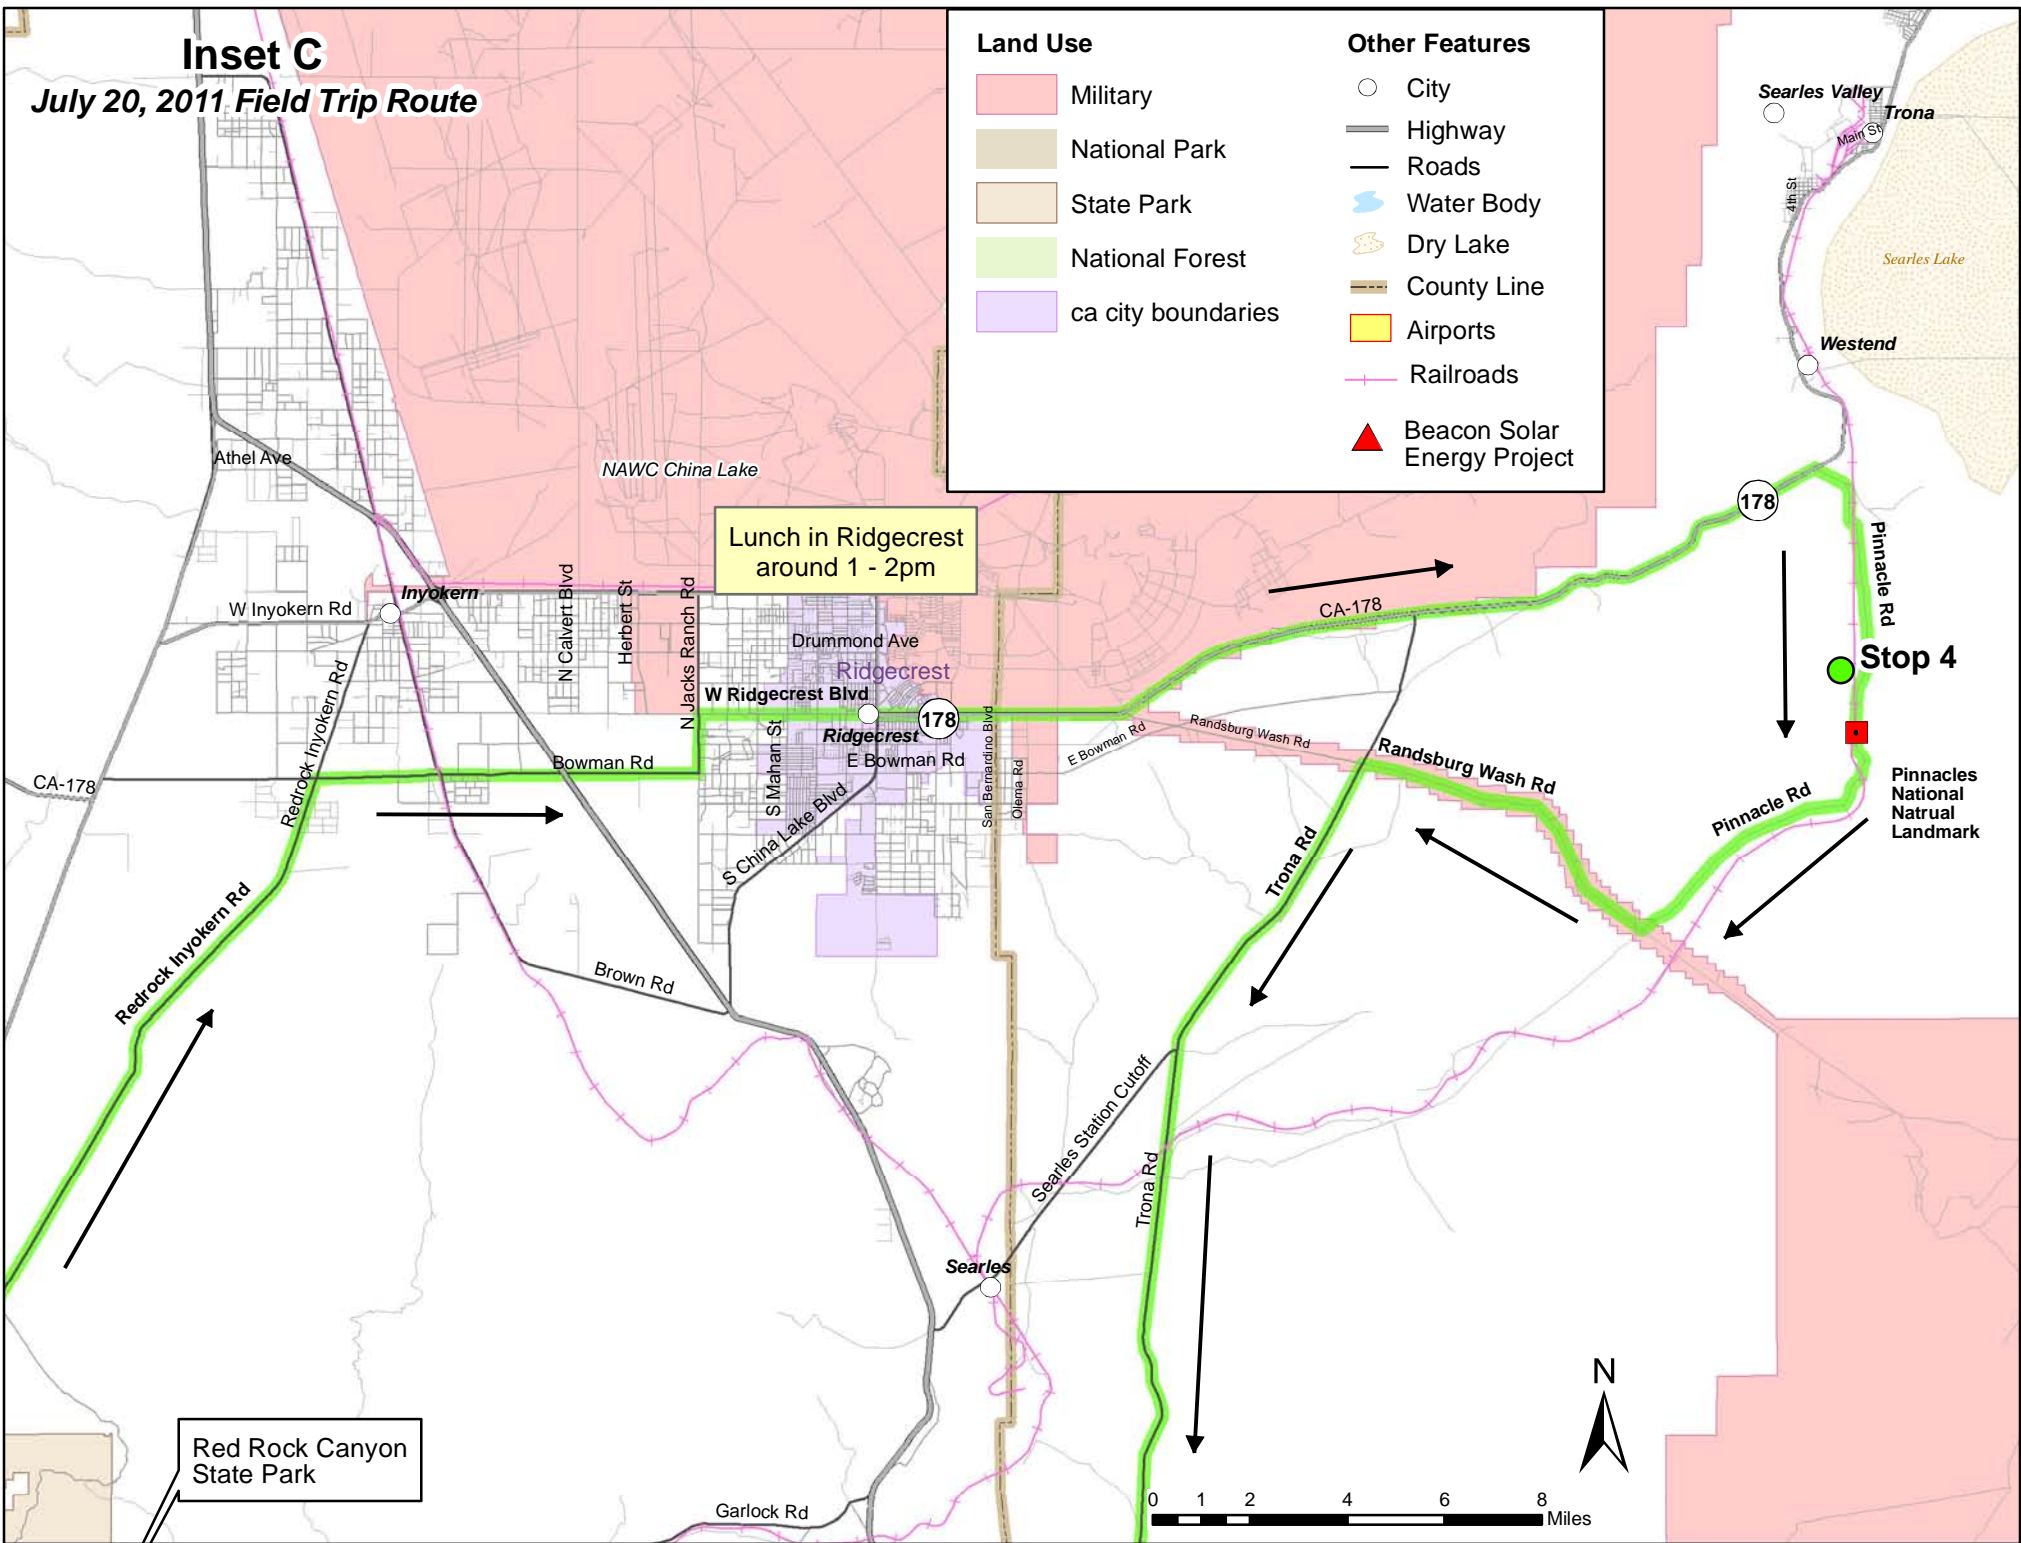

Inset C

July 20, 2011 Field Trip Route

Land Use		Other Features	
	Military		City
	National Park		Highway
	State Park		Roads
	National Forest		Water Body
	ca city boundaries		Dry Lake
			County Line
			Airports
			Railroads
			Beacon Solar Energy Project

Red Rock Canyon State Park

Pinnacles National Natural Landmark

Stop 4

Lunch in Ridgecrest around 1 - 2pm